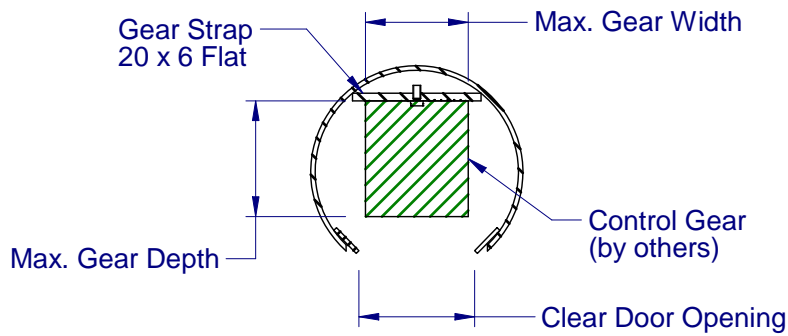

Advanced Lighting Technologies

Typical Door Detail

FRONT VIEW

SECTION A-A

Column Type	Clear Door Opening	Max. Gear Width	Max. Gear Depth
4.5m Tapered Round Igm (6.0m Mounting Height)	85	75	80
6.5m Tapered Round Igm (8.0m Mounting Height)	85	75	80
8.5m Tapered Round Igm (10.0m Mounting Height)	100	90	100
10.5m Tapered Round Ezifit (12.0m Mounting Height)	100	90	120