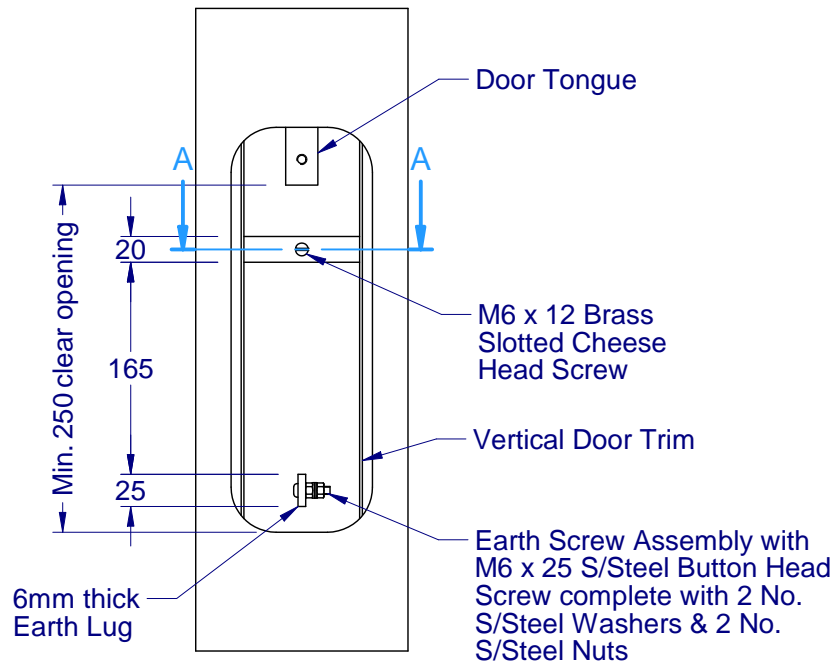

Advanced Lighting Technologies

Typical Door Detail

FRONT VIEW

SECTION A-A

Column Type	Clear Door Opening	Max. Gear Width	Max. Gear Depth
4.5m Tapered Round Igm (6.0m Mounting Height)	85	75	80
6.5m Tapered Round Igm (8.0m Mounting Height)	85	75	80
8.5m Tapered Round Igm (10.0m Mounting Height)	100	90	100
10.5m Tapered Round Ezifit (12.0m Mounting Height)	100	90	120