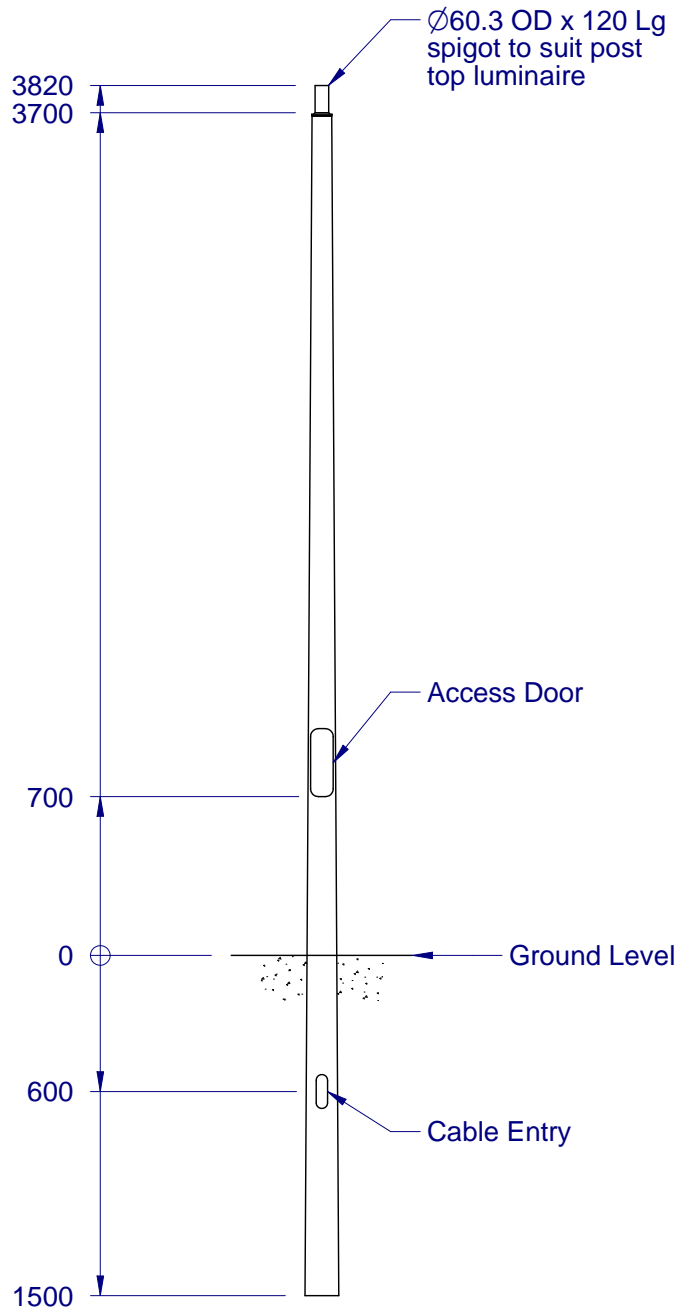

Advanced Lighting Technologies

4.0m Oxford Post Top Igm

SIDE VIEW

Manufactured by:

VICPOLE
STREETSCAPE SOLUTIONS

62 Jersey Road
Bayswater 3153
Australia
Tel: + 61 03 9738 0808
Web: www.vicpole.com.au
Email: sales@vicpole.com.au